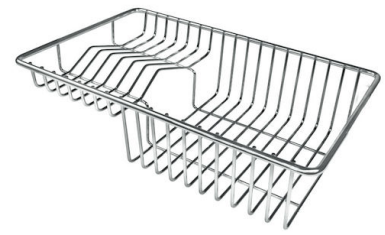

Drainer No

Width 44 cm

Bowl dimension 400x400mm

Number of bowls 1 bowl

Waste fitting 3,5" drain

FEATURES

Gold The Gold finish is obtained by treating the steel with a physical process called PVD (Physical Vacuum Deposition) which deposits particles of noble metals on the surface. The result is a unique and refined aesthetic effect, and an improvement in the mechanical properties of the steel that is more resistant to shocks and scratches.

Small radius Bowls with squared shapes with a modern design and an increased capacity, for a minimal aesthetics connected with an extreme practicality.

TECHNICAL DATA

Cut out size
Dimensioni per foratura top

GALLERY

OPTIONAL ACCESSORIES

CUVETTE PERFOREE INOX

A154 F00

* only in combination with the accessory
A644 F04

CUVETTE PLASTIQUE BLANCHE

A153 A00

GRILLE POR.ASSIETTES INOX mm214x379

A100 C03

* only in combination with the accessory
A644 A01

GRILLE PORTE-ASSIETTES INOX 25x35

A100 A54

* only in combination with the accessory
A644 F04

PLANCHE DE DECOUPE CRYSTAL 23x41 CM

A631 C00

PLANCHE DE DECOUPE DOUBLE HDPE